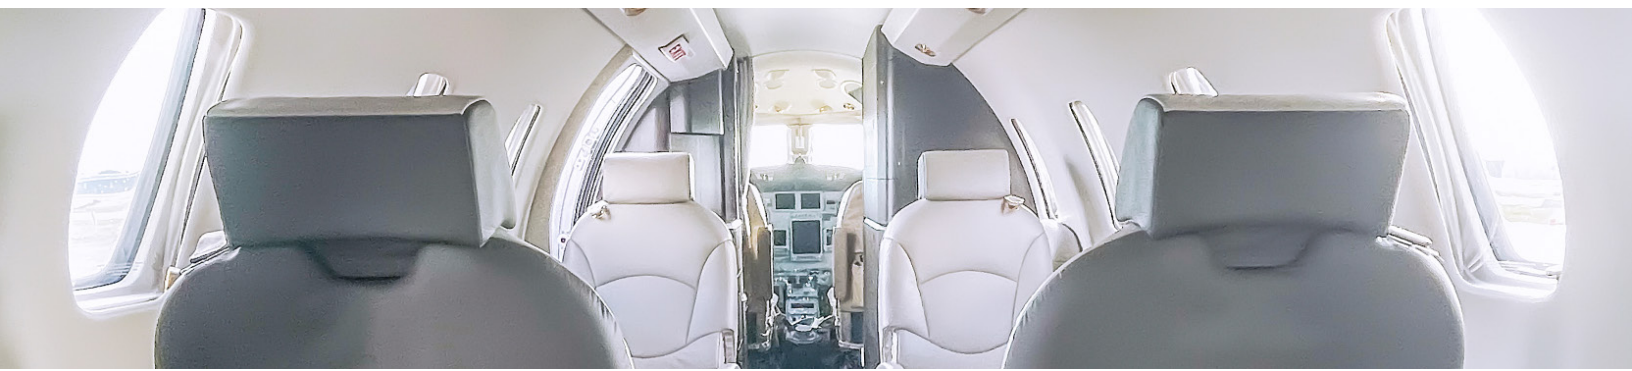

VISTA

AIRCRAFT

PASSENGERS

RANGE

CITATION XL

7

SHORT

- 6 single pedestal-mounted executive seats that slide, swivel, and recline
- Forward galley
- Pull-out executive tables
- Closet
- Full enclosed lav
- Seat rails to adjust legroom
- Auxiliary power outlets