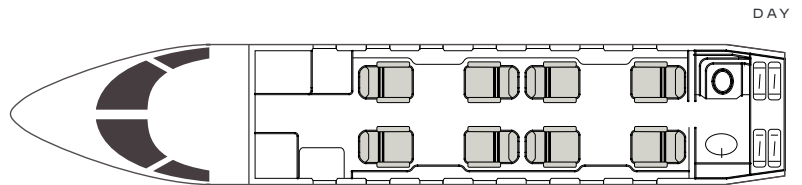

AIRCRAFT

PASSENGERS

RANGE

**CITATION X**

**8**

**SHORT**

- Complimentary Wi-Fi
- 8 all-leather club seats
- Cabin sound system
- Fully stocked galley
- Complimentary snacks, beverages, and spirits
- Microwave
- Coffee and hot water dispenser
- DVD and CD player
- High-definition TV screens
- Dedicated air show
- On-board restroom